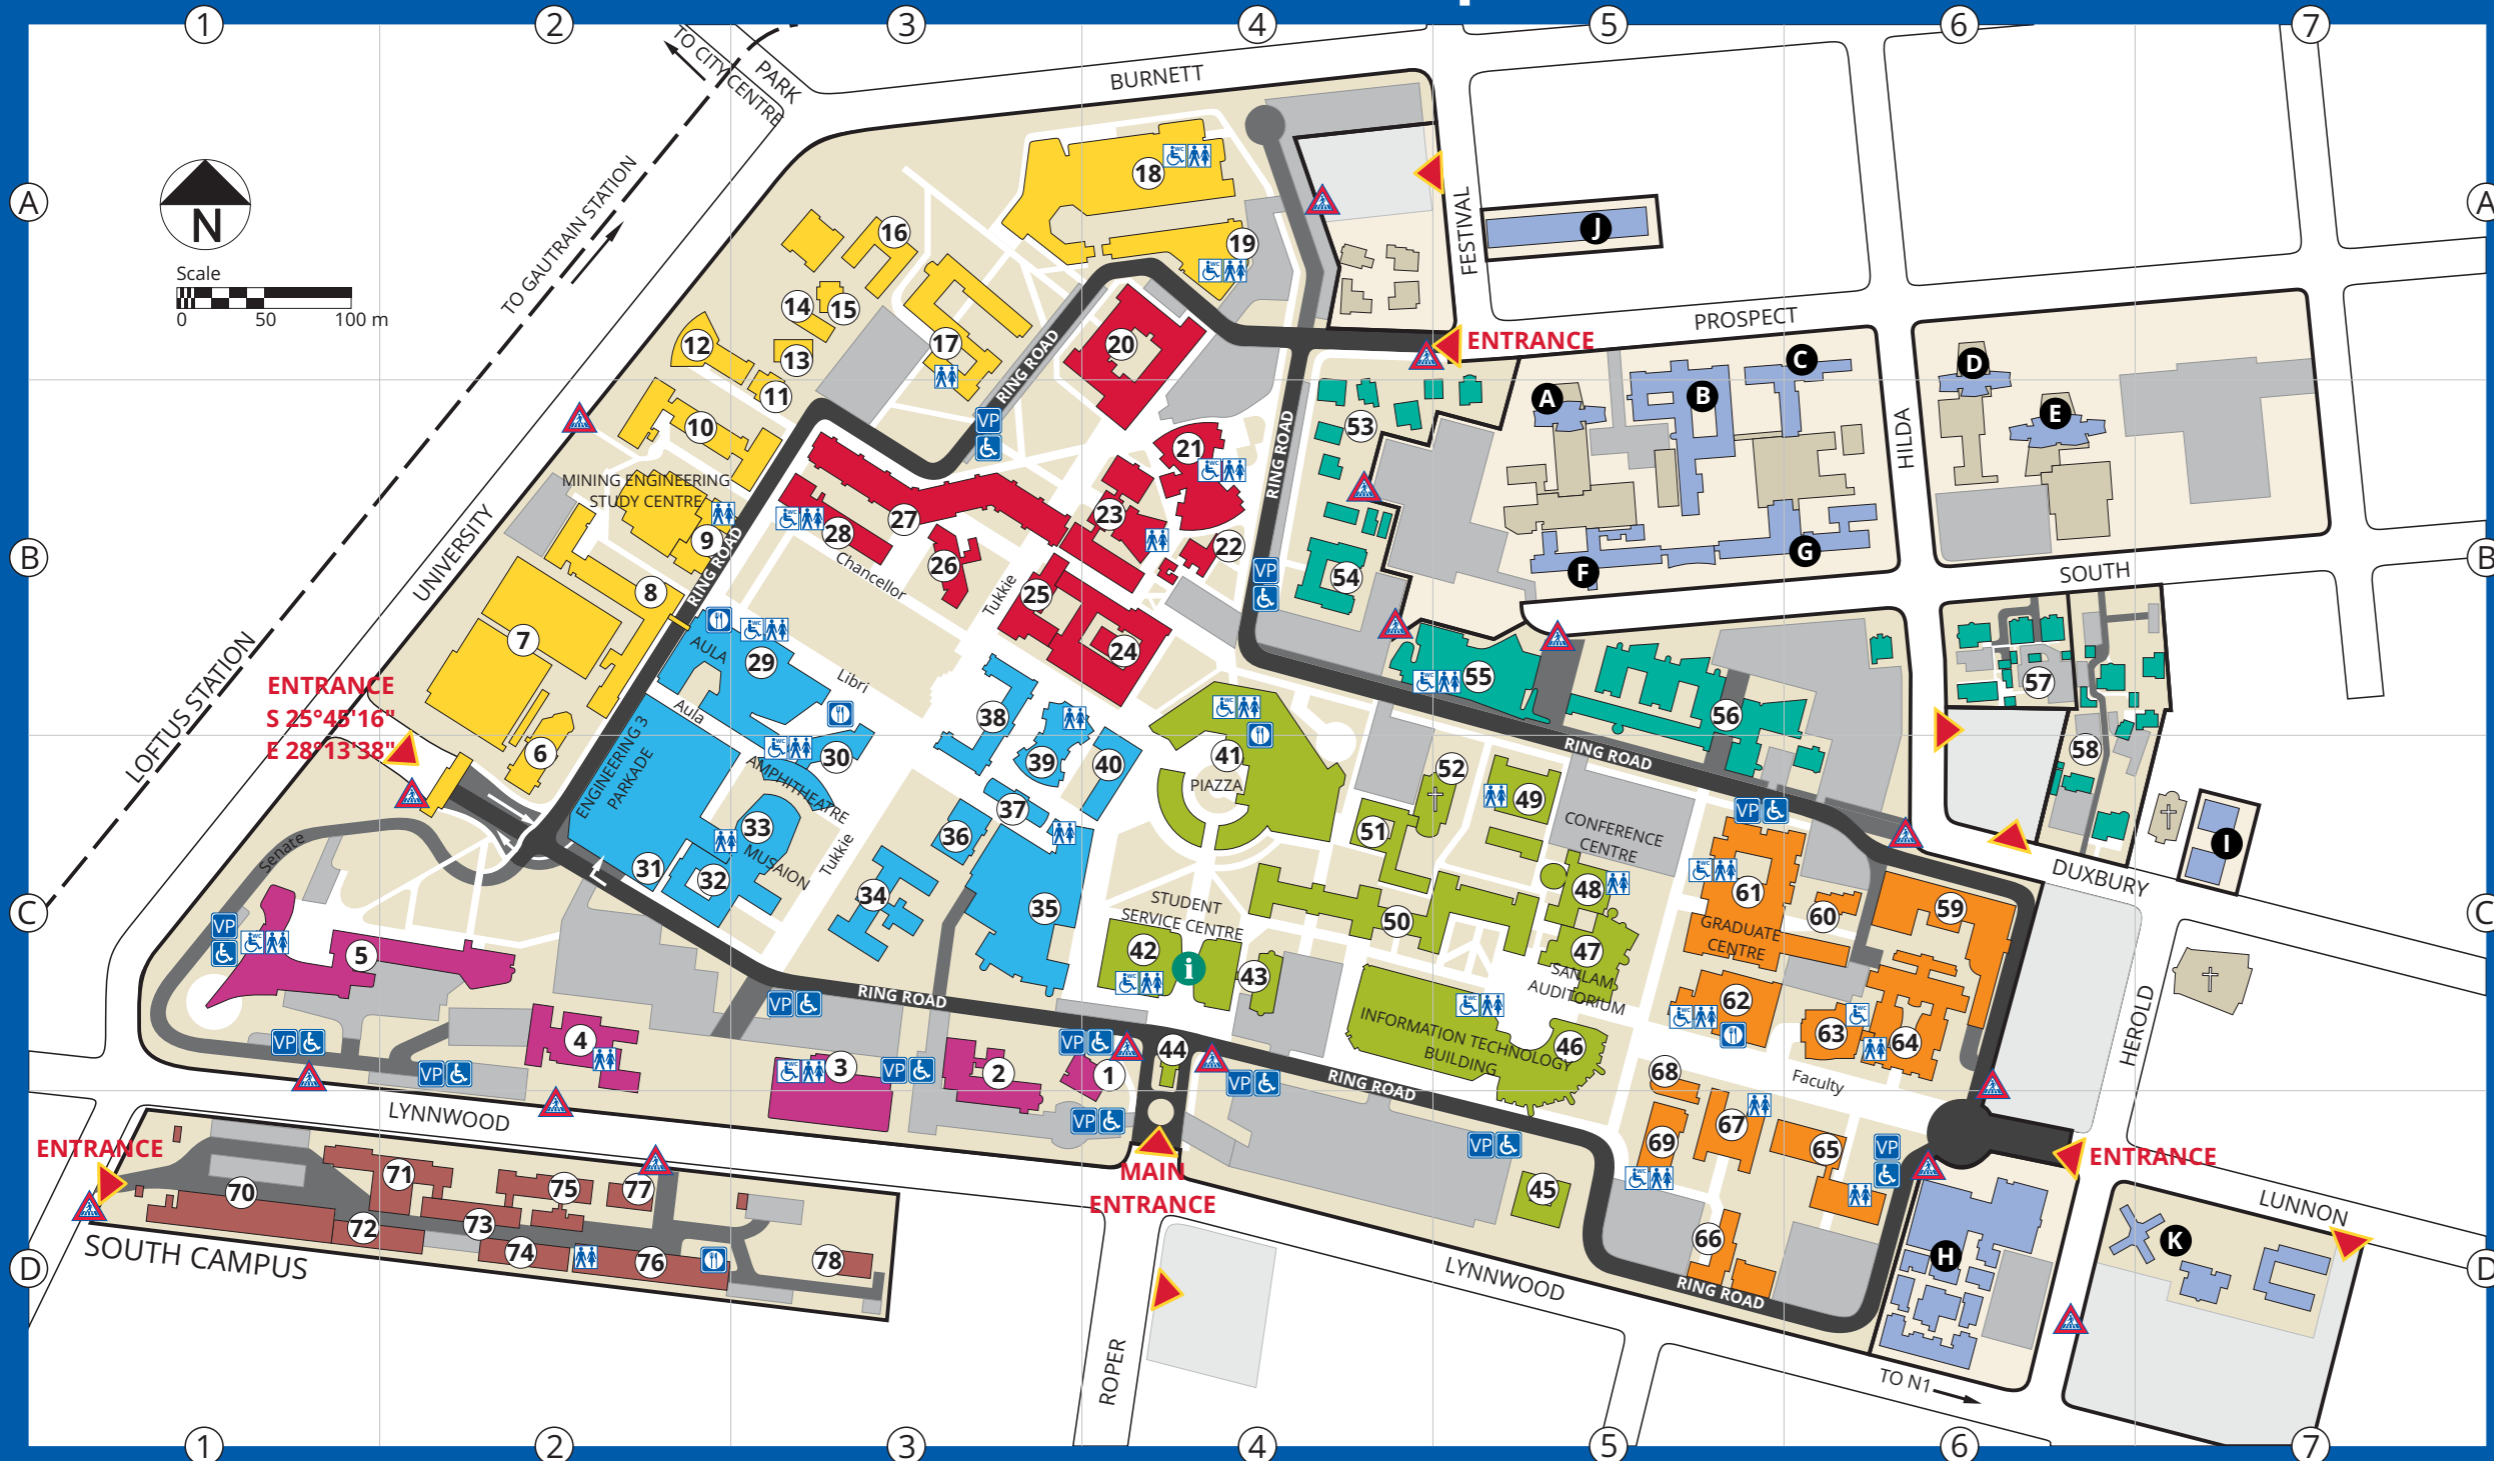

Hatfield Campus - S 25° 45' 22" E 28° 13' 52"

UNIVERSITEIT VAN PRETORIA
UNIVERSITY OF PRETORIA
YUNIBESITHI YA PRETORIA

- 1 UP Buildings
- A UP Residences / Accommodation
- Other Buildings
- Ring Road
- Walkways
- Roads
- Parking
- VP Visitors' Parking
- ♿ Parking for Disabled Persons
- Student Parking
- ▶ Vehicle Access
- ▲ Pedestrian Entry
- i UP Information Desk
- ♿ Public Toilets
- ♿ Toilets for Disabled Persons
- 🛒 Retail and Dining Facilities